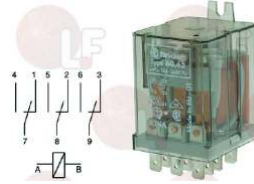

FALCON 73860331

3351605 RELAY 60.63 10A 230V 50/60Hz
3 switching contacts
for CIMBALI JUNIOR